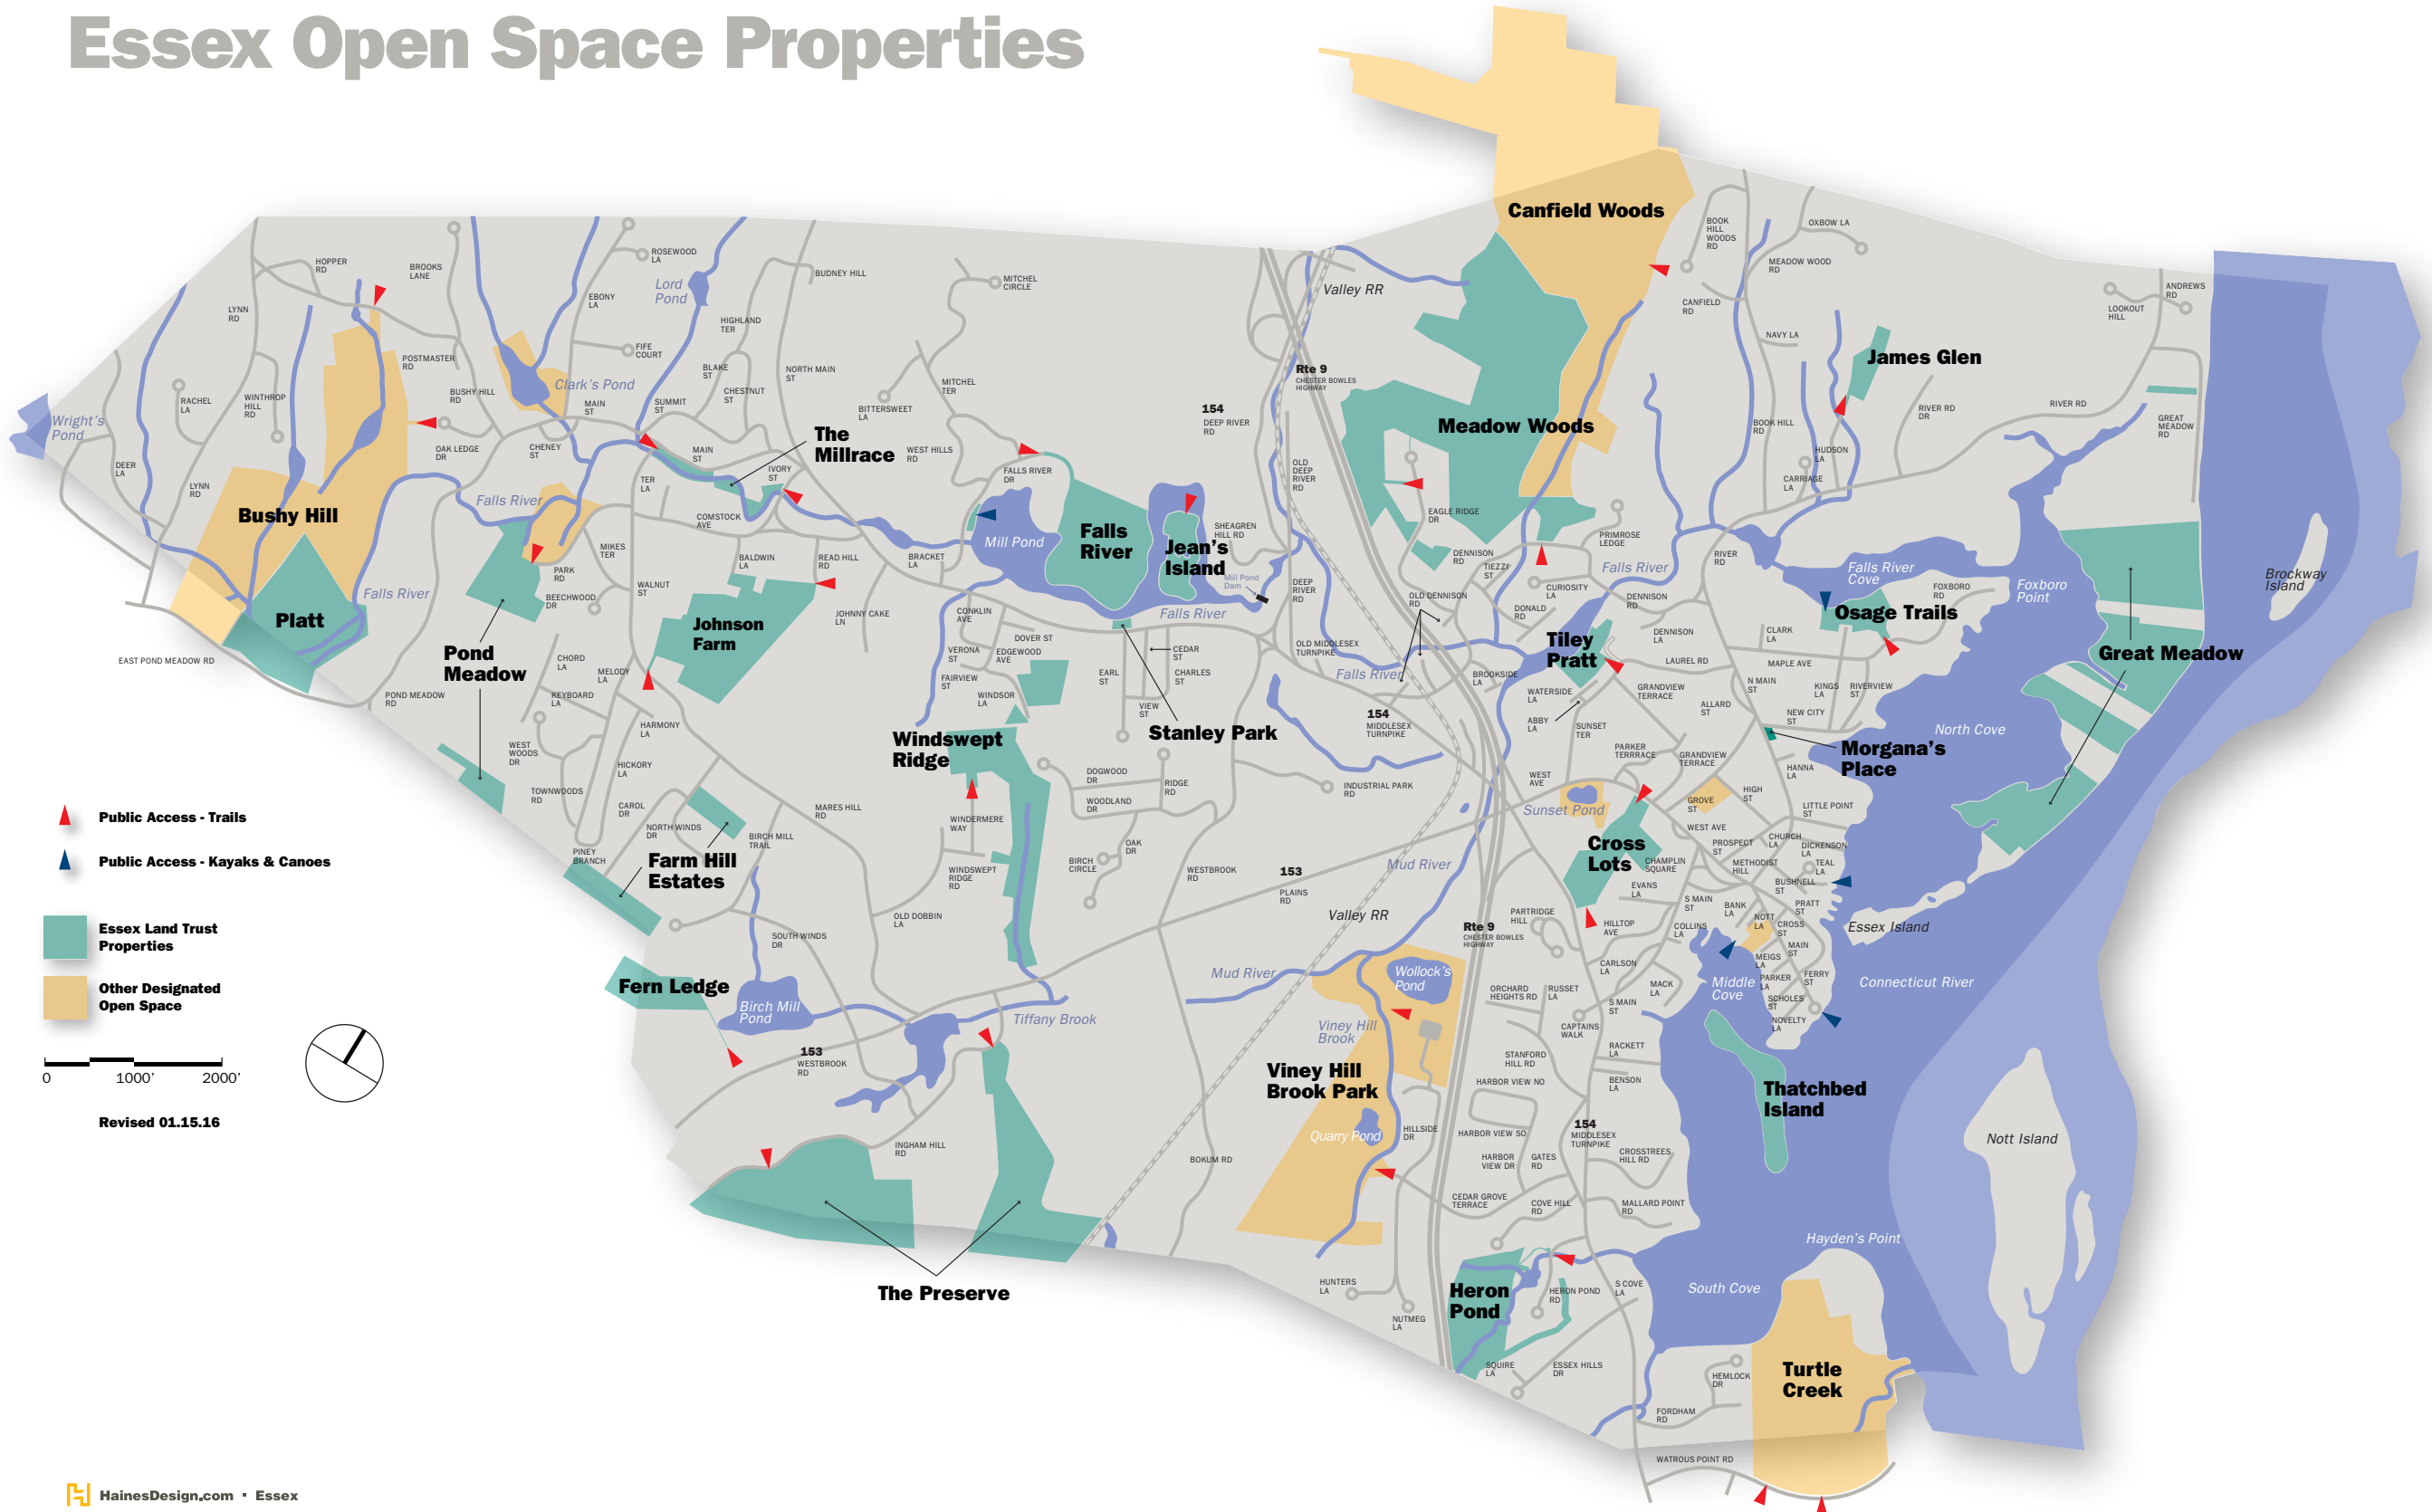

Essex Open Space Properties

- ▲ Public Access - Trails
- ▲ Public Access - Kayaks & Canoes
- Essex Land Trust Properties
- Other Designated Open Space

0 1000' 2000'

Revised 01.15.16