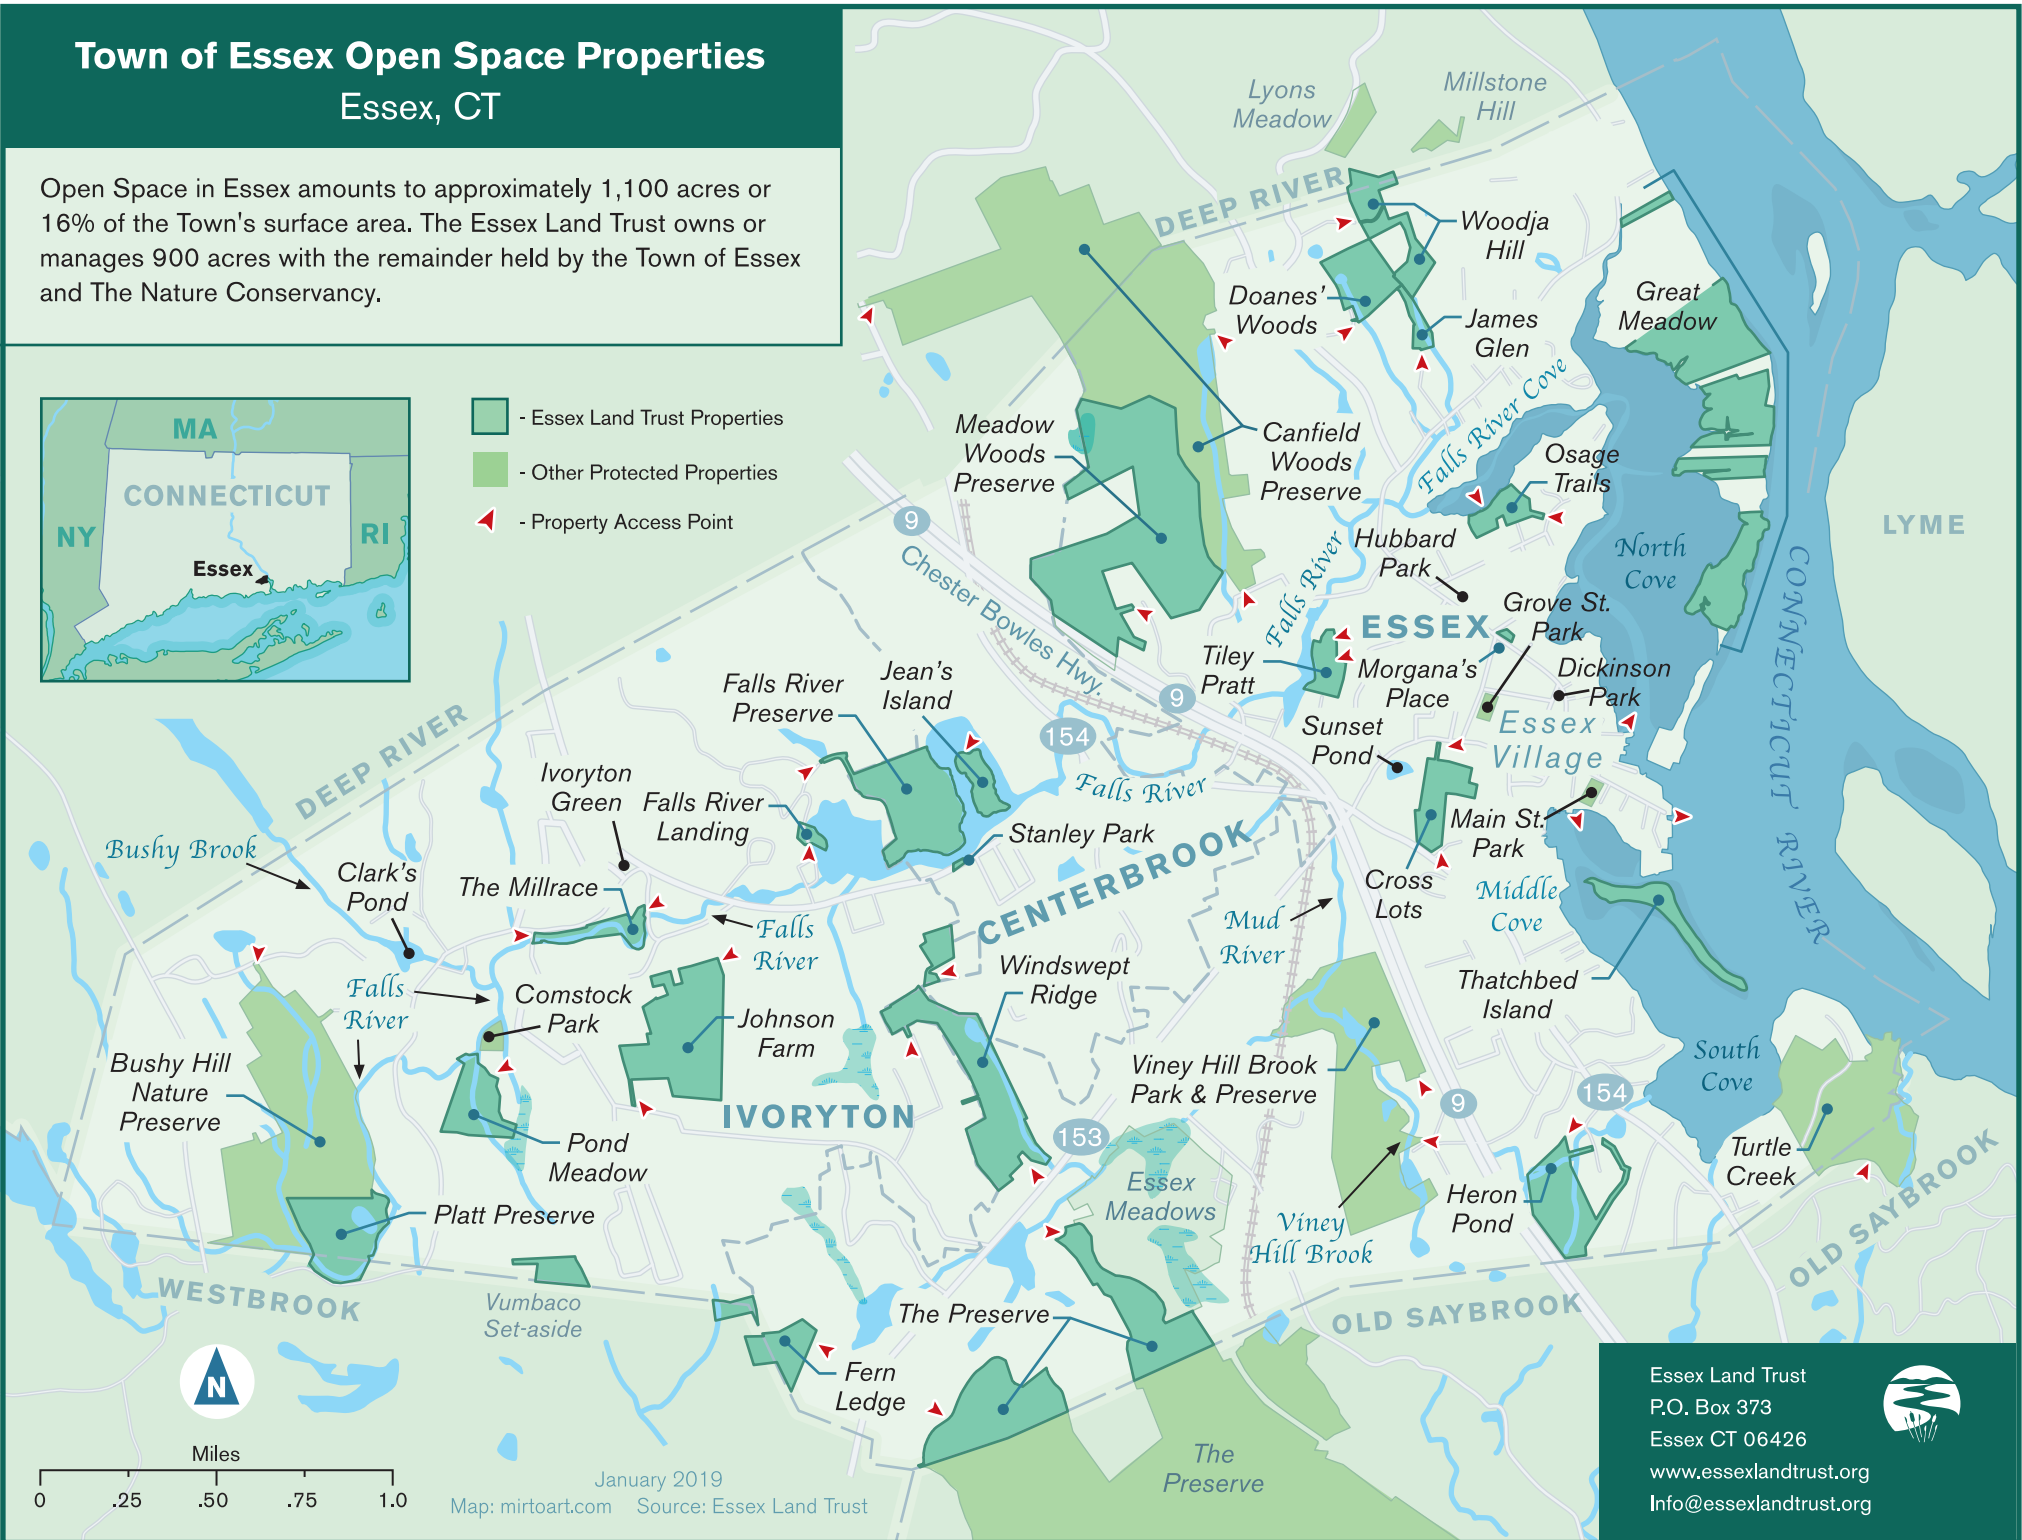

Town of Essex Open Space Properties

Essex, CT

Open Space in Essex amounts to approximately 1,100 acres or 16% of the Town's surface area. The Essex Land Trust owns or manages 900 acres with the remainder held by the Town of Essex and The Nature Conservancy.

- - Essex Land Trust Properties
- - Other Protected Properties
- ▲ - Property Access Point

Miles

January 2019
Map: mirtoart.com Source: Essex Land Trust

Essex Land Trust
P.O. Box 373
Essex CT 06426
www.essexlandtrust.org
Info@essexlandtrust.org