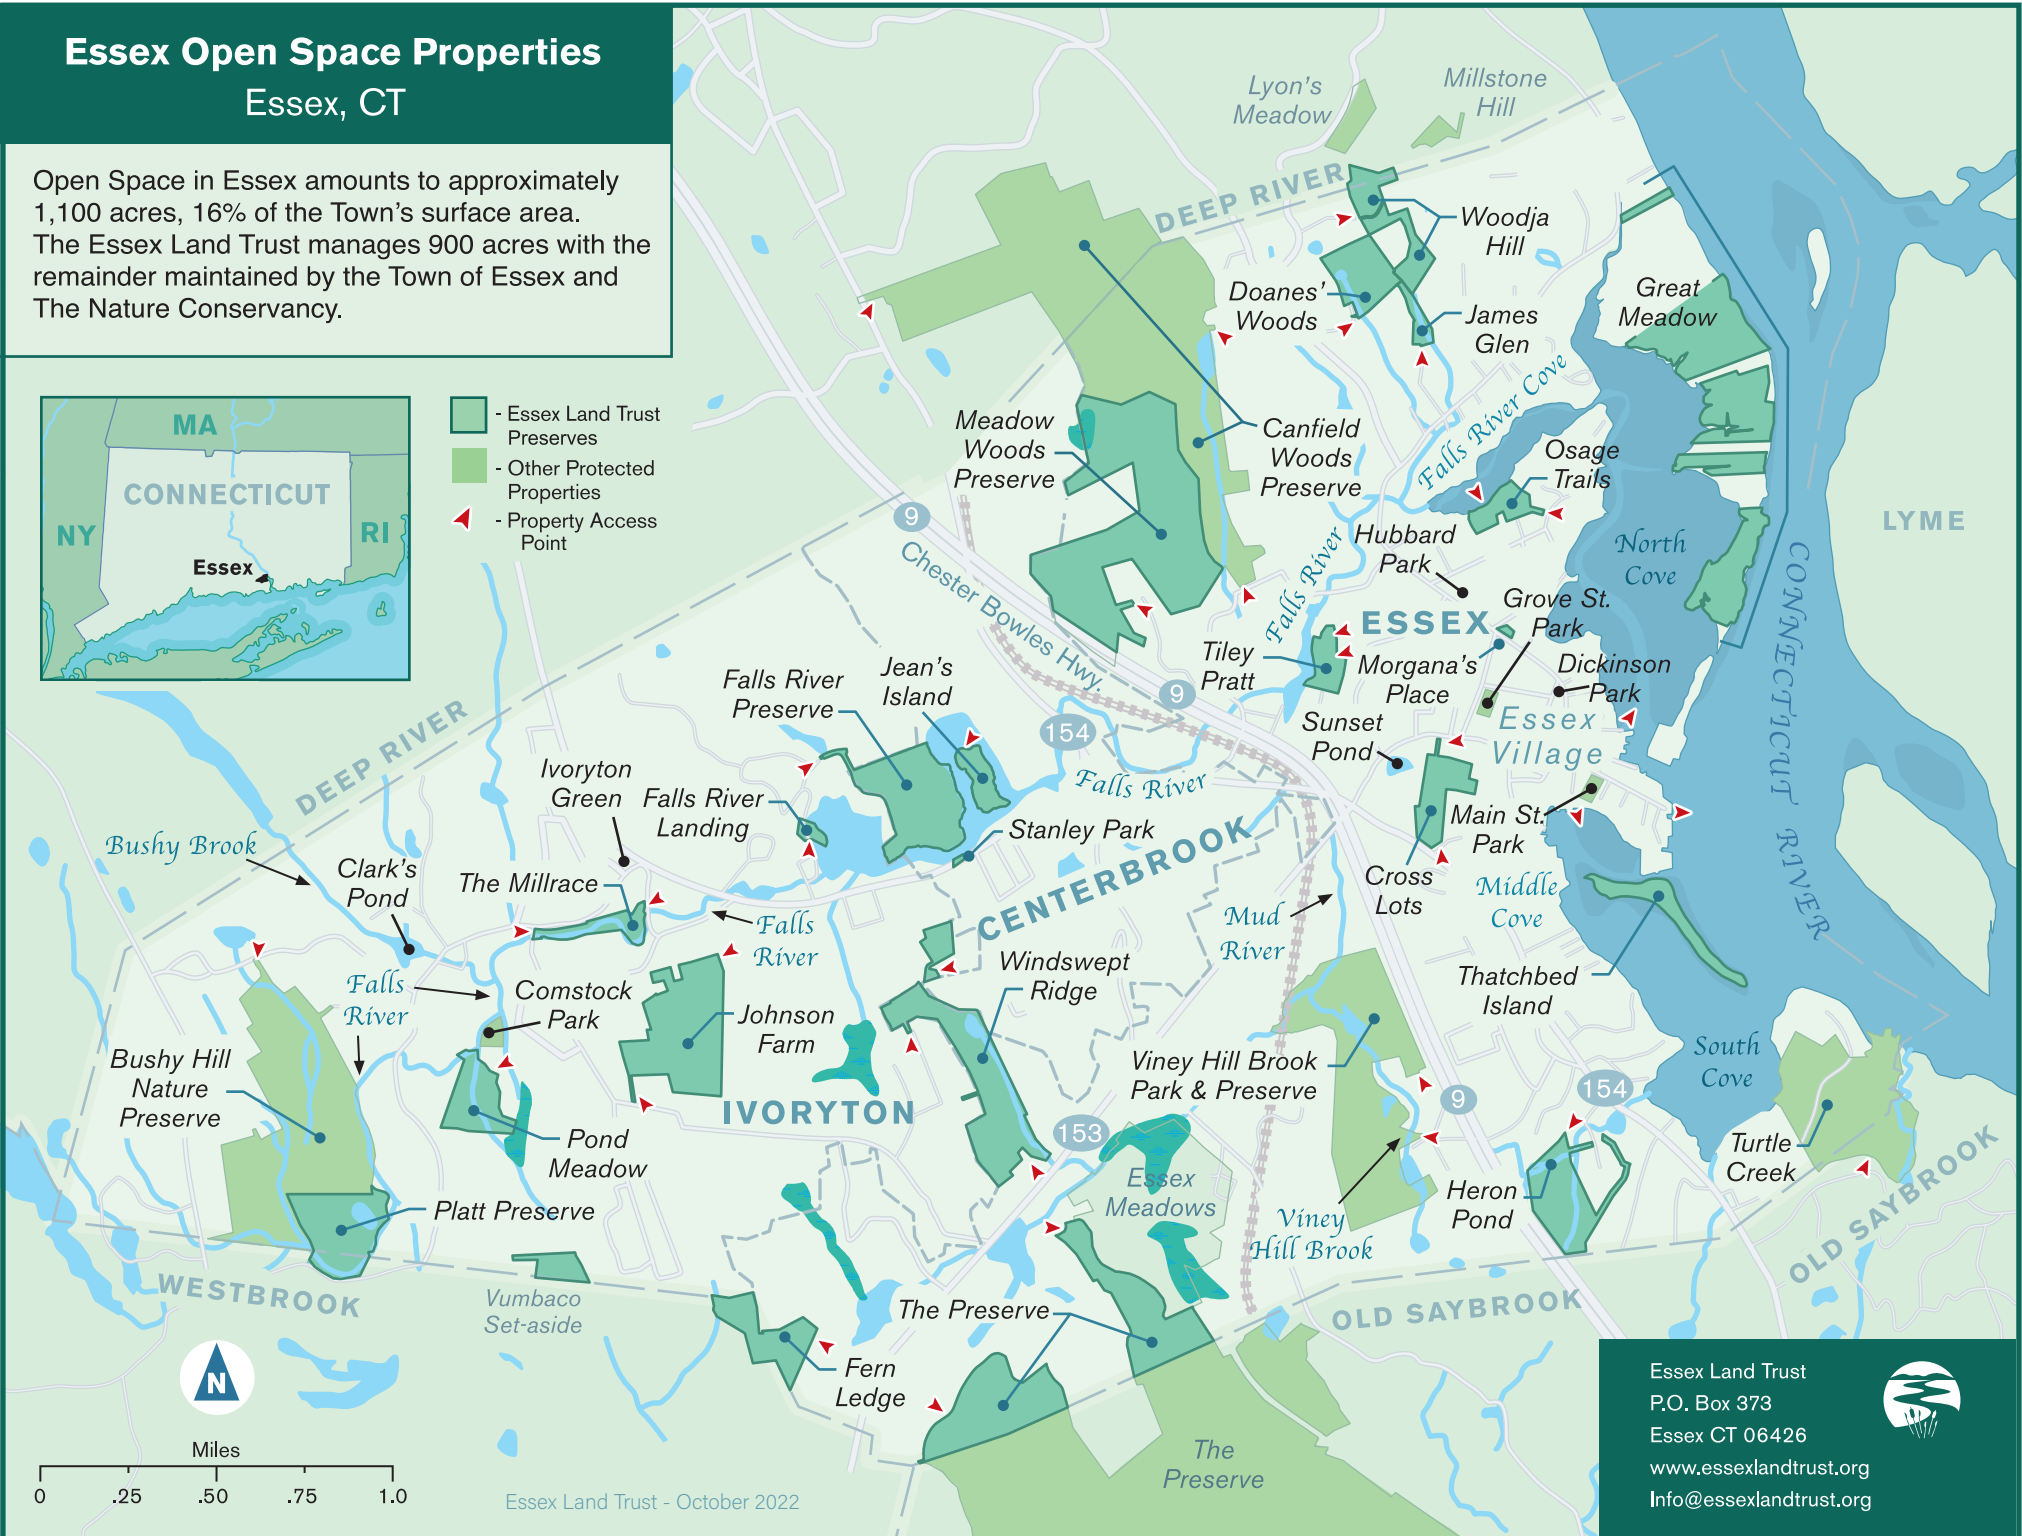

Essex Open Space Properties

Essex, CT

Open Space in Essex amounts to approximately 1,100 acres, 16% of the Town's surface area. The Essex Land Trust manages 900 acres with the remainder maintained by the Town of Essex and The Nature Conservancy.

- - Essex Land Trust Preserves
- - Other Protected Properties
- ▲ - Property Access Point

Miles

Essex Land Trust - October 2022

Essex Land Trust
 P.O. Box 373
 Essex CT 06426
www.essexlandtrust.org
Info@essexlandtrust.org