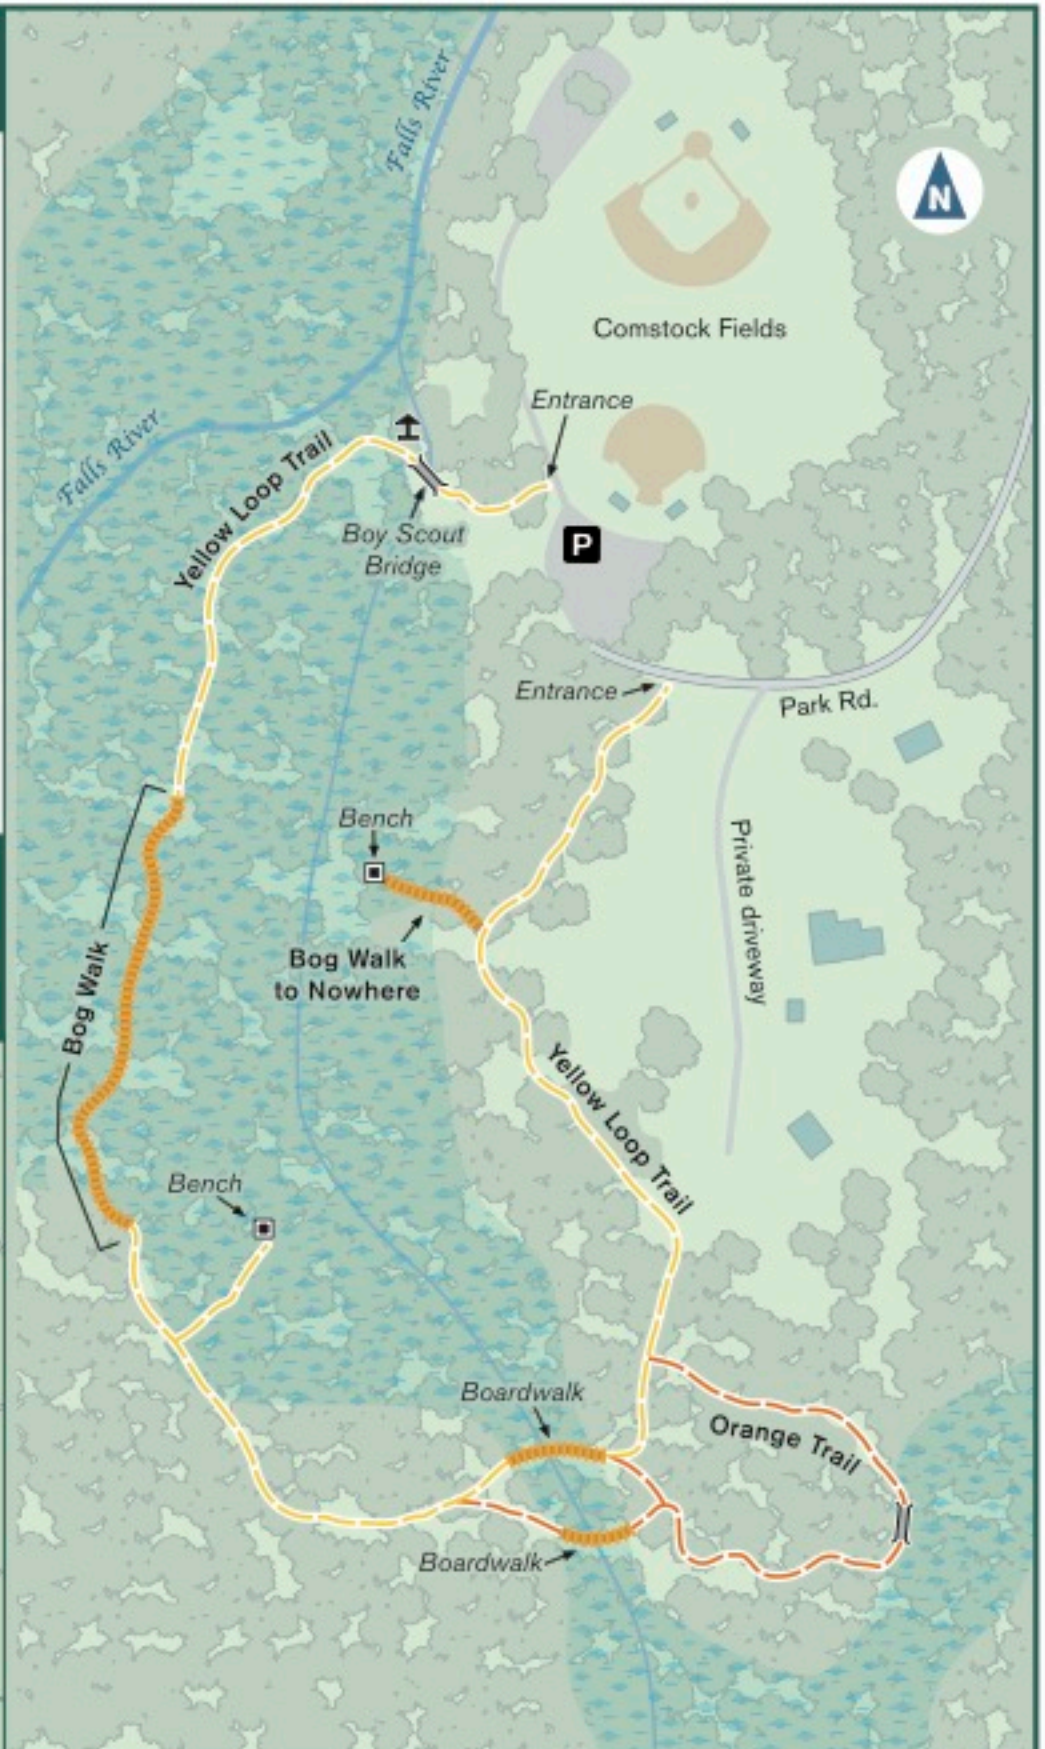

Pond Meadow

Ivoryton, CT – 18 acres

January 2018

Map: Mito Art Studio - mitoart.com Source: Essex Land Trust

Essex Land Trust
P.O. Box 373
Essex CT 06426
www.essexlandtrust.org
info@essexlandtrust.org

LOCATOR MAP

Welcome to Pond Meadow

- Open sunrise to sunset
- Please respect the privacy of our neighbors
- Stay on marked trails to avoid damage to soil and habitats
- Do not remove or destroy plants, trees

- Dogs are welcome but must remain under control of owners. Clean up after your dog
- Leave no trace – please carry out what you carry in
- No fires, hunting, bicycling or motorized vehicles allowed
- This map is for general reference use only