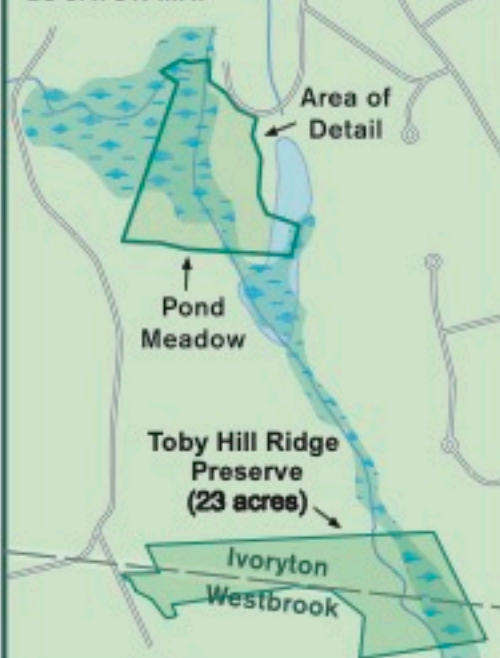

Pond Meadow

Ivoryton, CT – 18 acres

January 2018

Map: Mito Art Studio - mitoart.com Source: Essex Land Trust

Essex Land Trust
P.O. Box 373
Essex CT 06426
www.essexlandtrust.org
info@essexlandtrust.org

LOCATOR MAP